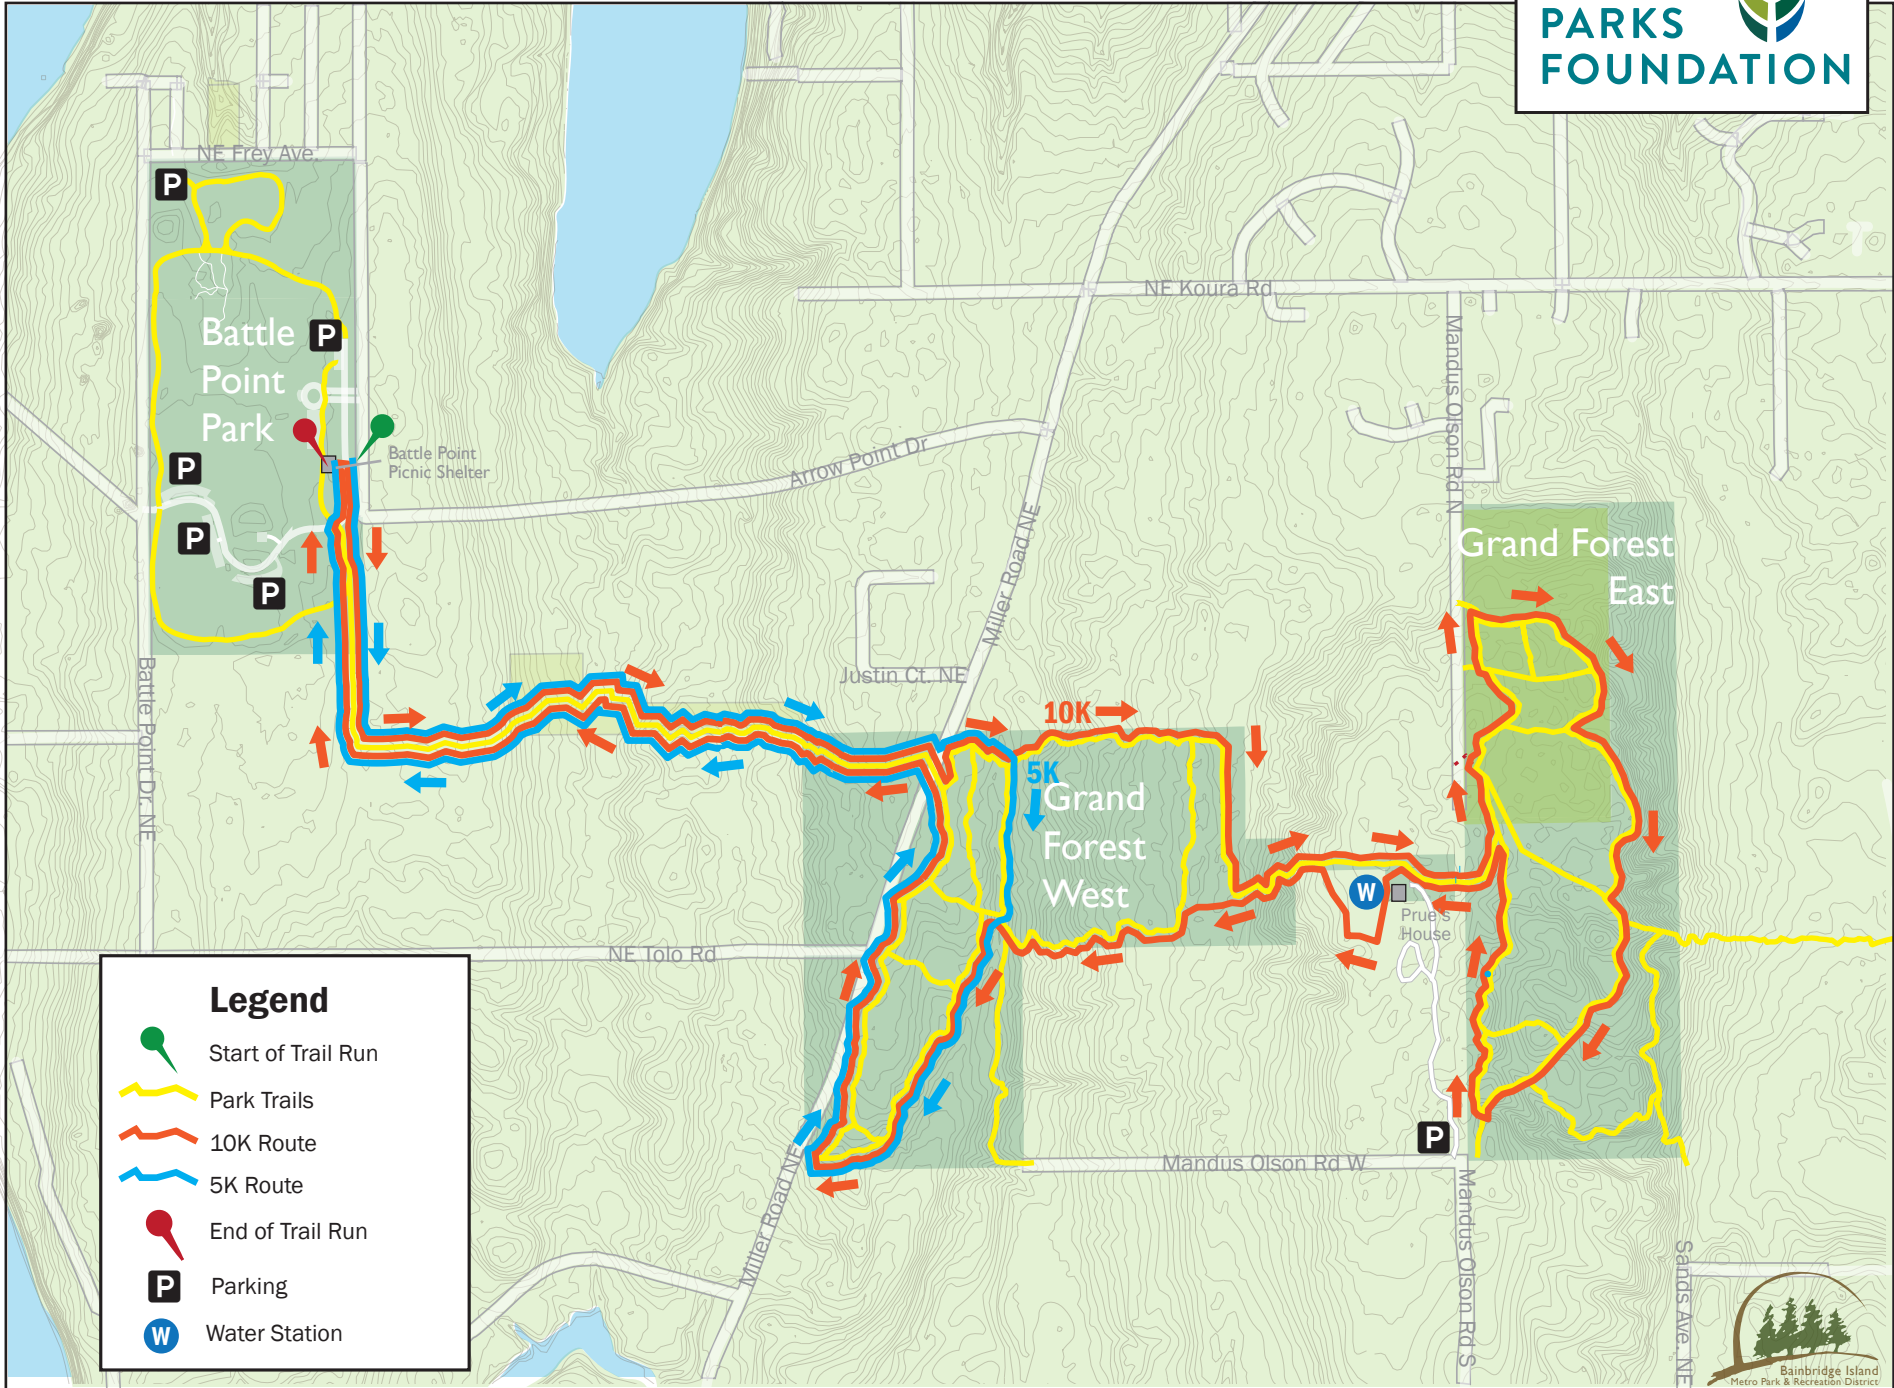

Trillium Trail 10K and 5K

Legend

-  Start of Trail Run
-  Park Trails
-  10K Route
-  5K Route
-  End of Trail Run
-  Parking
-  Water Station